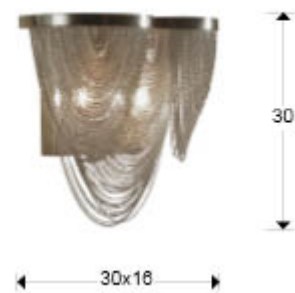

## Minerva

872712

Wall lamps

Wall lamp of 2 lights composed by fine metal chains, nickel finish.

·This item includes 2 G9 LED 6W

### SIZES

Sizes: → 30.0 ↓ 30.0 ↗ 16.0 cm  
Weight: 1.3 Kg

### SIZES WITH PACKAGING

Weight: 1.8 Kg  
Volume: 0.0190m<sup>3</sup>  
Sizes: → 37.0 ↓ 21.0 ↗ 24.0 cm

---